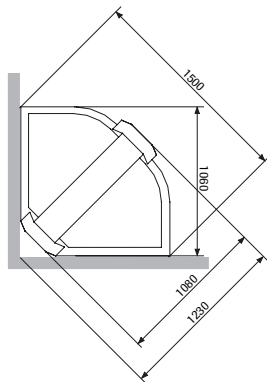

The ceiling shower and the hand-held shower are both operated from a thermostatically controlled mixer tap mounted on the service column – a practical solution when you want to start the shower without getting wet. Here too is the control panel for regulating bathing temperature, time and lighting.

The design is a study in restrained elegance, where the tone is set by the aluminium front column in a warm shade of anodised aluminium. The tempered glass doors have generous aluminium handles which also double as towel rails. The 6 mm thick tempered safety glass in the rear walls contributes to the sturdy, steamtight construction. And, thanks to its twin doors, Tylö Felicity gives you plenty of options when planning a functional bathroom layout.

The unique, patented floor tray construction combines a low step-in height with a water trap and adjustable wastepipe. The design also improves flexibility when placing the shower and adjusting the height from above.

Tylö Felicity Basic comes ready for simple connection to the water supply. For connection to the electricity supply you will need two 10 amp fuses. The in-built generator (max 4.5 kW) is convertible between 230 V~ and 400 V2N~. Recommended water pressure 4 bar and 50 litres/minute.

Tylö Felicity Basic (Art. 9607 4500)

Size: 1060 x 1060 mm, exterior height 2205 mm, interior height 2010 mm.

EQUIPMENT – TYLÖ FELICITY BASIC:

Ceiling shower • Hand shower • Steam generator • Folding seat • Floor tray • Roof
Doors and walls in 6 mm tempered safety glass • Front column in anodised aluminium