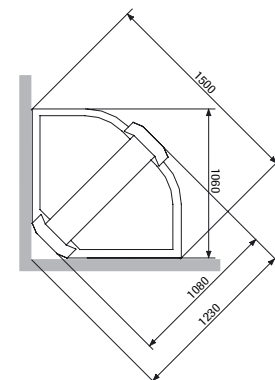

EQUIPMENT – TYLÖ FELICITY MIDI:

Ceiling shower with light and rain function • 4 massage nozzles for your back • Hand shower
Steam generator • Folding seat with backrest/bench • Floor tray • Roof • Doors and walls in 6 mm tempered safety glass • Front column in white with chrome trim