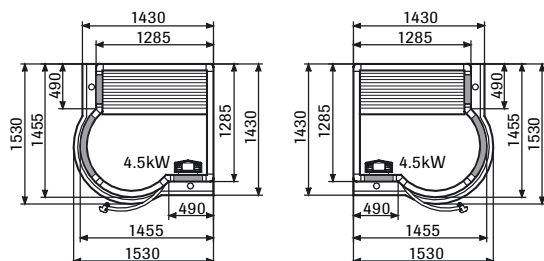

Round Vision comes in two sizes, specially designed for domestic bathrooms. (See page 45 for floor plans and details of the optimum sauna heater output.)

THE ROUND VISION PACKAGE INCLUDES:

Thermally insulated wall and ceiling sections with wooden panelling • Interior fittings in slender strips of natural alder • Glazed sections and door in tempered safety glass
Light fittings and transformer • Wall plate for sauna heater • Components for concealing electric connections • Aluminium floor frame • Corner/ceiling mouldings • Air vents
Assembly hardware

All you need to do is measure, compare and decide which sauna room is the best for you.

Round Vision 150

(External roof height 2030 mm)

Round Vision 200

(External roof height 2030 mm)