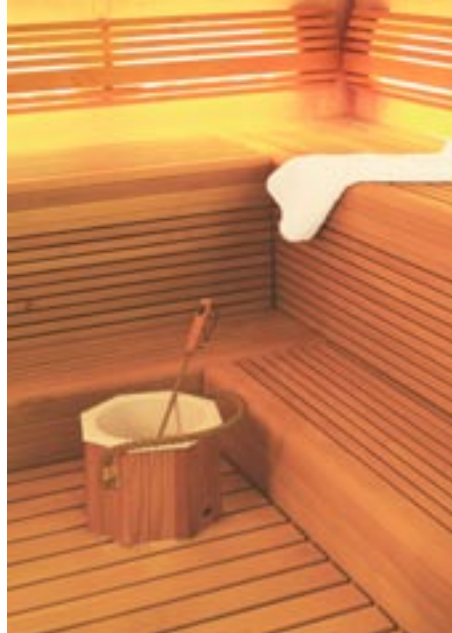

## Vital Vision sauna room.

Vital Vision is without a doubt the most exclusive of all our prefabricated sauna rooms. With its specially selected materials, boldly innovative design and generously equipped features, Vital Vision raises the standard in any relaxation suite to the level of a custom-made sauna room.

The most striking feature is the rounded bar section in solid alderwood with a front of brushed aluminium. The bar is a pleasure to behold, at the same time as it is eminently practical with all its shelves and compartments, bottle rack and room for a small fridge, flatscreen TV and DVD player. Recessed downlights in the decorative soffit spread a gentle light over this natural focal point. Large expanses of glass in beautiful wooden frames keep bathers in touch with what is going on outside.

Inside, you are welcomed by the beautifully sculpted sauna benches and skirting panels, the comfortably contoured backrests and the gentle glow of the concealed lighting. This is a setting that turns every sauna into an experience to be remembered – and leaves every sauna bather feeling invigorated and exhilarated.