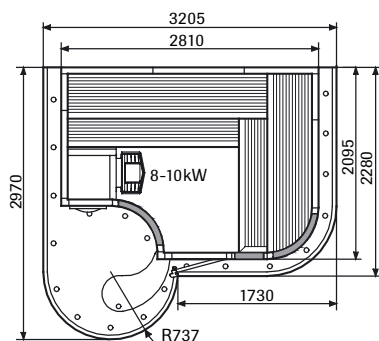

## Freedom of choice is yours – by design.

Here you have a bird's eye view of all our complete, prefabricated sauna rooms. You can see sizes, the correct location of the sauna heater and the layout of the interior fittings. All our sauna rooms can also be installed mirror fashion. You can also see which standard wall sections can be replaced by glazed sections. For the sake of clarity we also indicate the optimum heater output for each of the rooms.

### Vital Vision

(External roof height 2030 mm)

**Registered office, factory and warehouse:**  
**Svarvaregatan 6, SE-302 50 Halmstad, Sweden**

Tel: +46 35-299 00 00 • Fax: +46 35-299 01 98

E-mail: [info@tylo.se](mailto:info@tylo.se) • Website: [www.tylo.com](http://www.tylo.com)