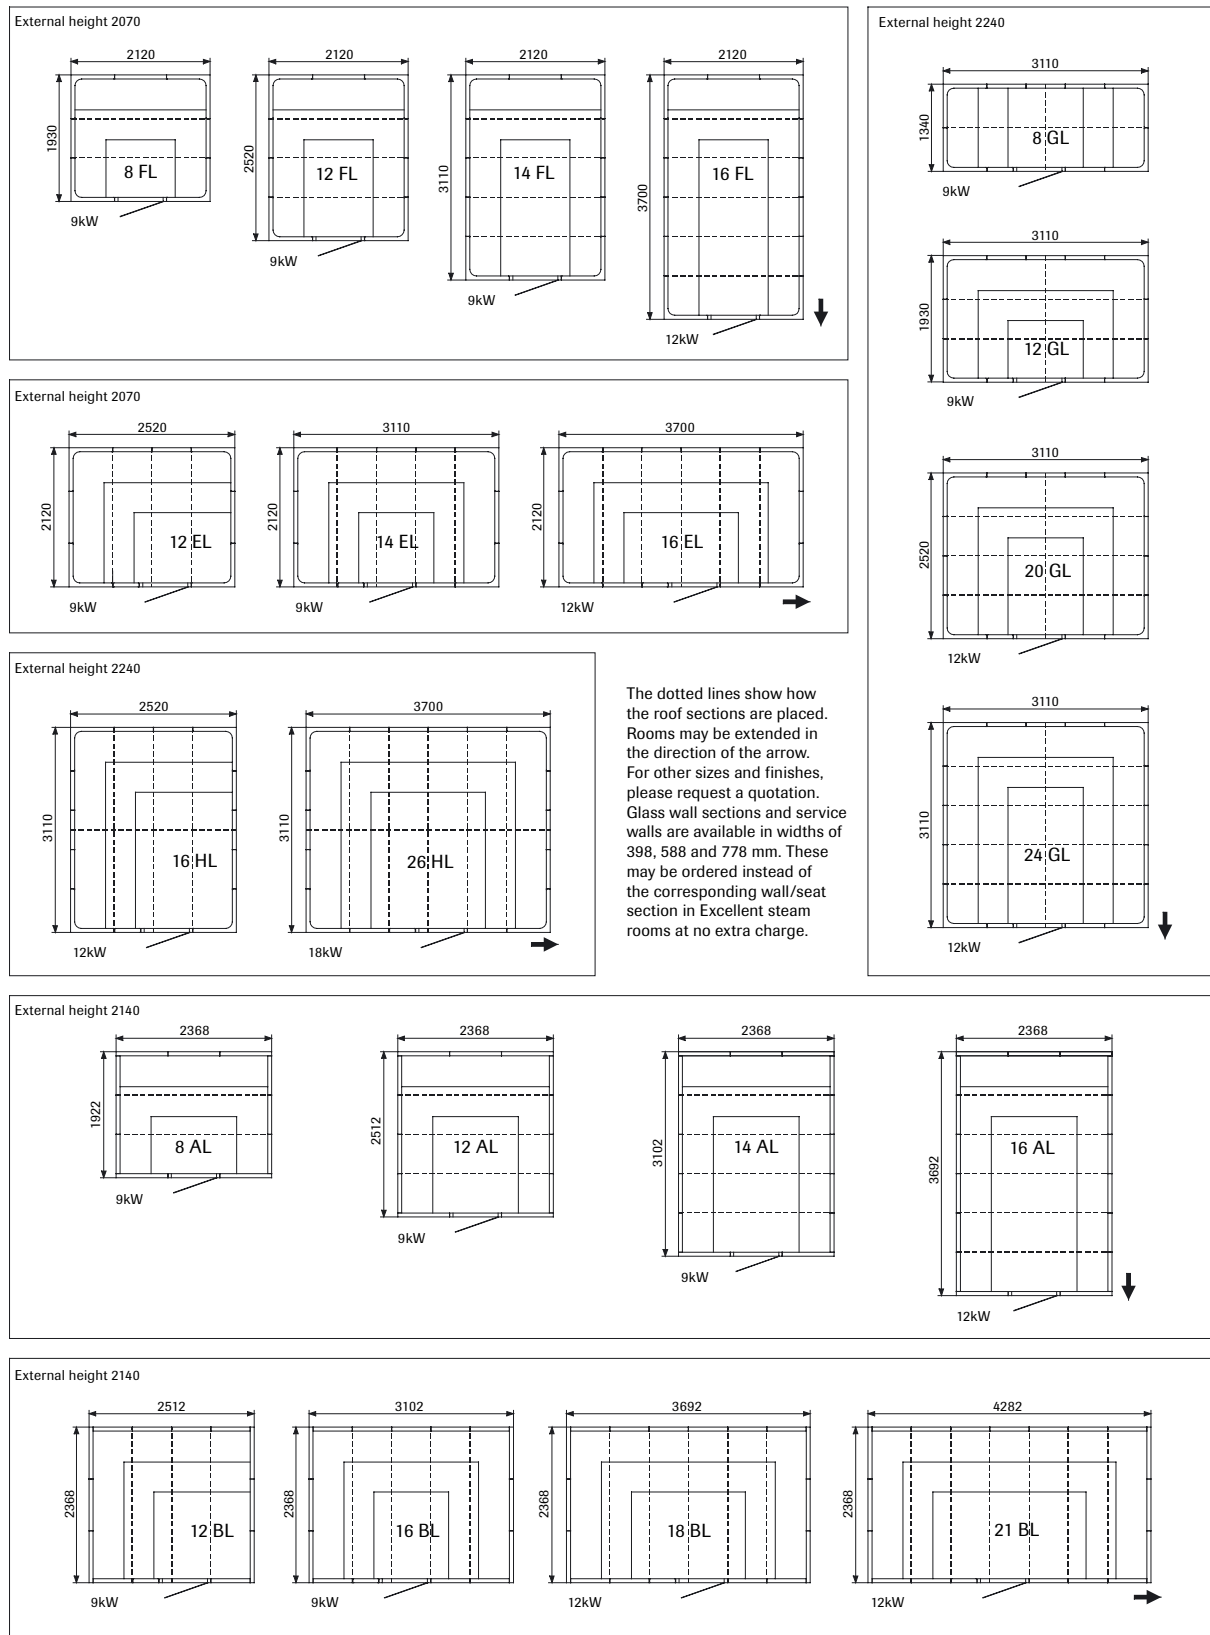

Freedom of choice is yours – by design.

Here you have a bird's eye view of all our complete, prefabricated steam rooms. You can see the sizes and the layout of the interior fittings. All our steam rooms can also be installed mirror fashion. You can also see which standard wall sections can be replaced by glazed sections. The required output of the steam generator is given below each sketch.

Layouts for Excellent

See current price list for article number for each size.